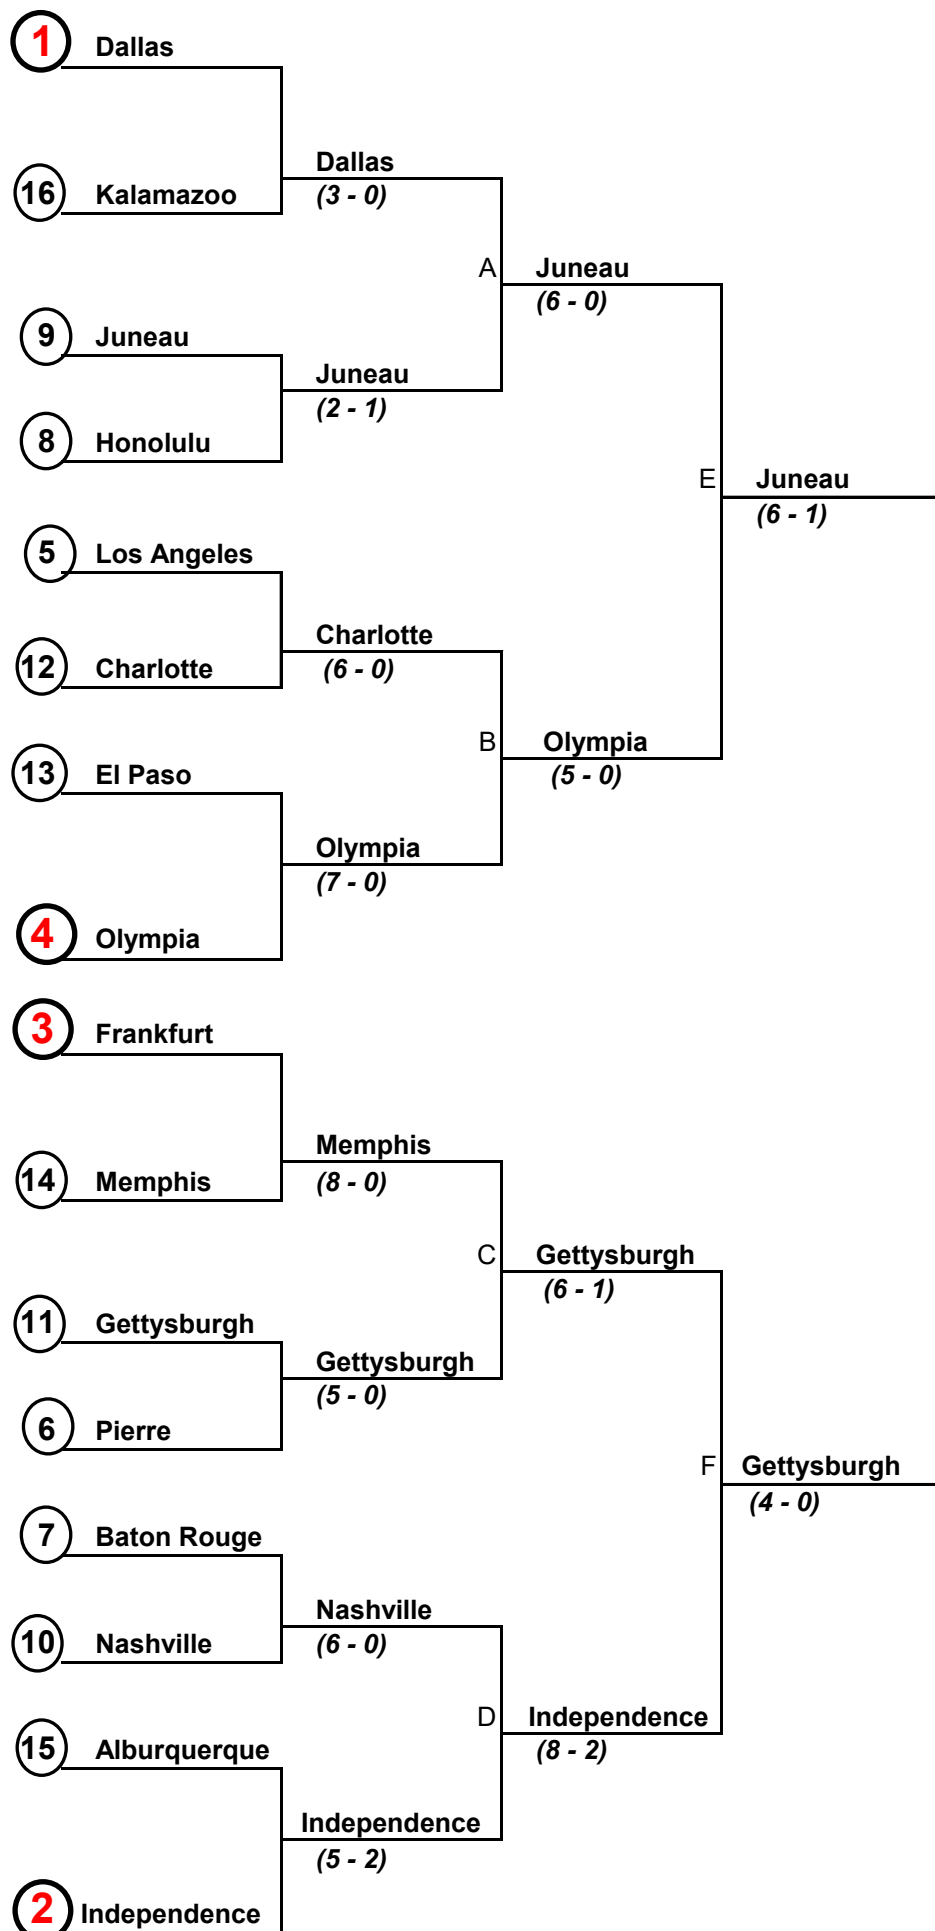

2016 CHUCK & DUCK DODGEBALL TOURNAMENT

Championship Bracket

6:40 PM 7:10 PM 7:30 PM 7:55 PM
 1st Round Quarterfinals Semi-Finals Championship Finals

LE

LF

Juneau

(5 - 0)

2016 CHUCK & DUCK

CHAMPIONS

- * Luke Haluska
- Bethany Bearce
- Andrew Capella
- Cody Gladding
- Geogieanna Harris
- Brooke Hughson
- Mary Ireland
- Marshall Schmidt
- Thatcher Smith
- Jessica Zalucki

Gettysburgh

RUNNERS-UP